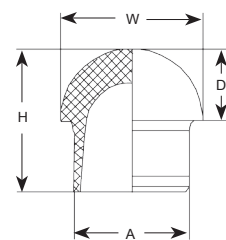

Hole Plugs: Mushroom - NPT/Metric & PG Threads

Part Numbers	Thread Type & Size	Dimensions in Inches (mm)			
		A	D	H	W
-4°F to 203°F (-20°C to 95°C)					
 (Mushroom Plug)	Page 59 for Thread Specs	Plug Diameter	Dome Height	Overall Height	Dome Width
PV-07-BX	PG 7 / M12 x 1,5	.25 (6.3)	.18 (4.5)	.45 (11.5)	.37 (9.5)
PV-09-BX	PG 9 / M16 x 1.5 / 3/8" NPT	.31 (7.8)	.22 (5.5)	.53 (13.5)	.43 (11)
PV-11-BX	PG 11 / M16-E	.39 (9.8)	.22 (5.5)	.57 (14.5)	.53 (13.5)
PV-13-BX	PG 13 / M20 x 1.5 / 1/2" NPT	.46 (11.8)	.32 (8)	.71 (18)	.63 (16)
PV-16-BX	PG 16 / 1/2" NPT-E / M20-E	.54 (13.8)	.35 (9)	.75 (19)	.73 (18.5)
PV-21-BX	PG 21 / M25 x 1.5 / 3/4" NPT	.70 (17.8)	.43 (11)	.87 (22)	.87 (22)
PV-29-BX	PG 29 / M32 x 1.5 / 1" NPT / 1 1/4" NPT	.98 (25)	.39 (10)	.98 (25)	1.14 (29)
PV-36-BX	PG 36 / M40 x 1.5 / 1 1/4" NPT	1.26 (32)	.43 (11)	1.10 (28)	1.50 (38)
PV-42-BX	PG 42 / M50 x 1.5	1.50 (38)	.47 (12)	1.18 (30)	1.69 (43)
PV-48-BX	PG 48 / M63 x 1.5	1.73 (44)	.47 (12)	1.18 (30)	1.93 (49)

* Note: Mushroom Plugs should only be used in cable glands with standard inserts.